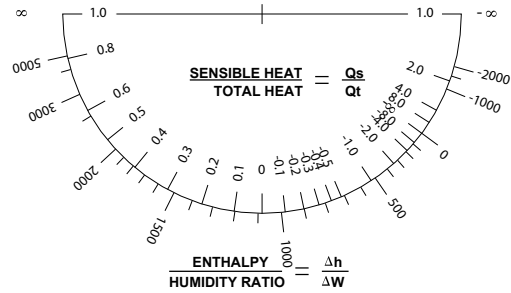

I-P Units

SEA LEVEL

BAROMETRIC PRESSURE : 29.921 INCHES OF MERCURY

Chart by: HANDS DOWN SOFTWARE, www.handsdownsoftware.com