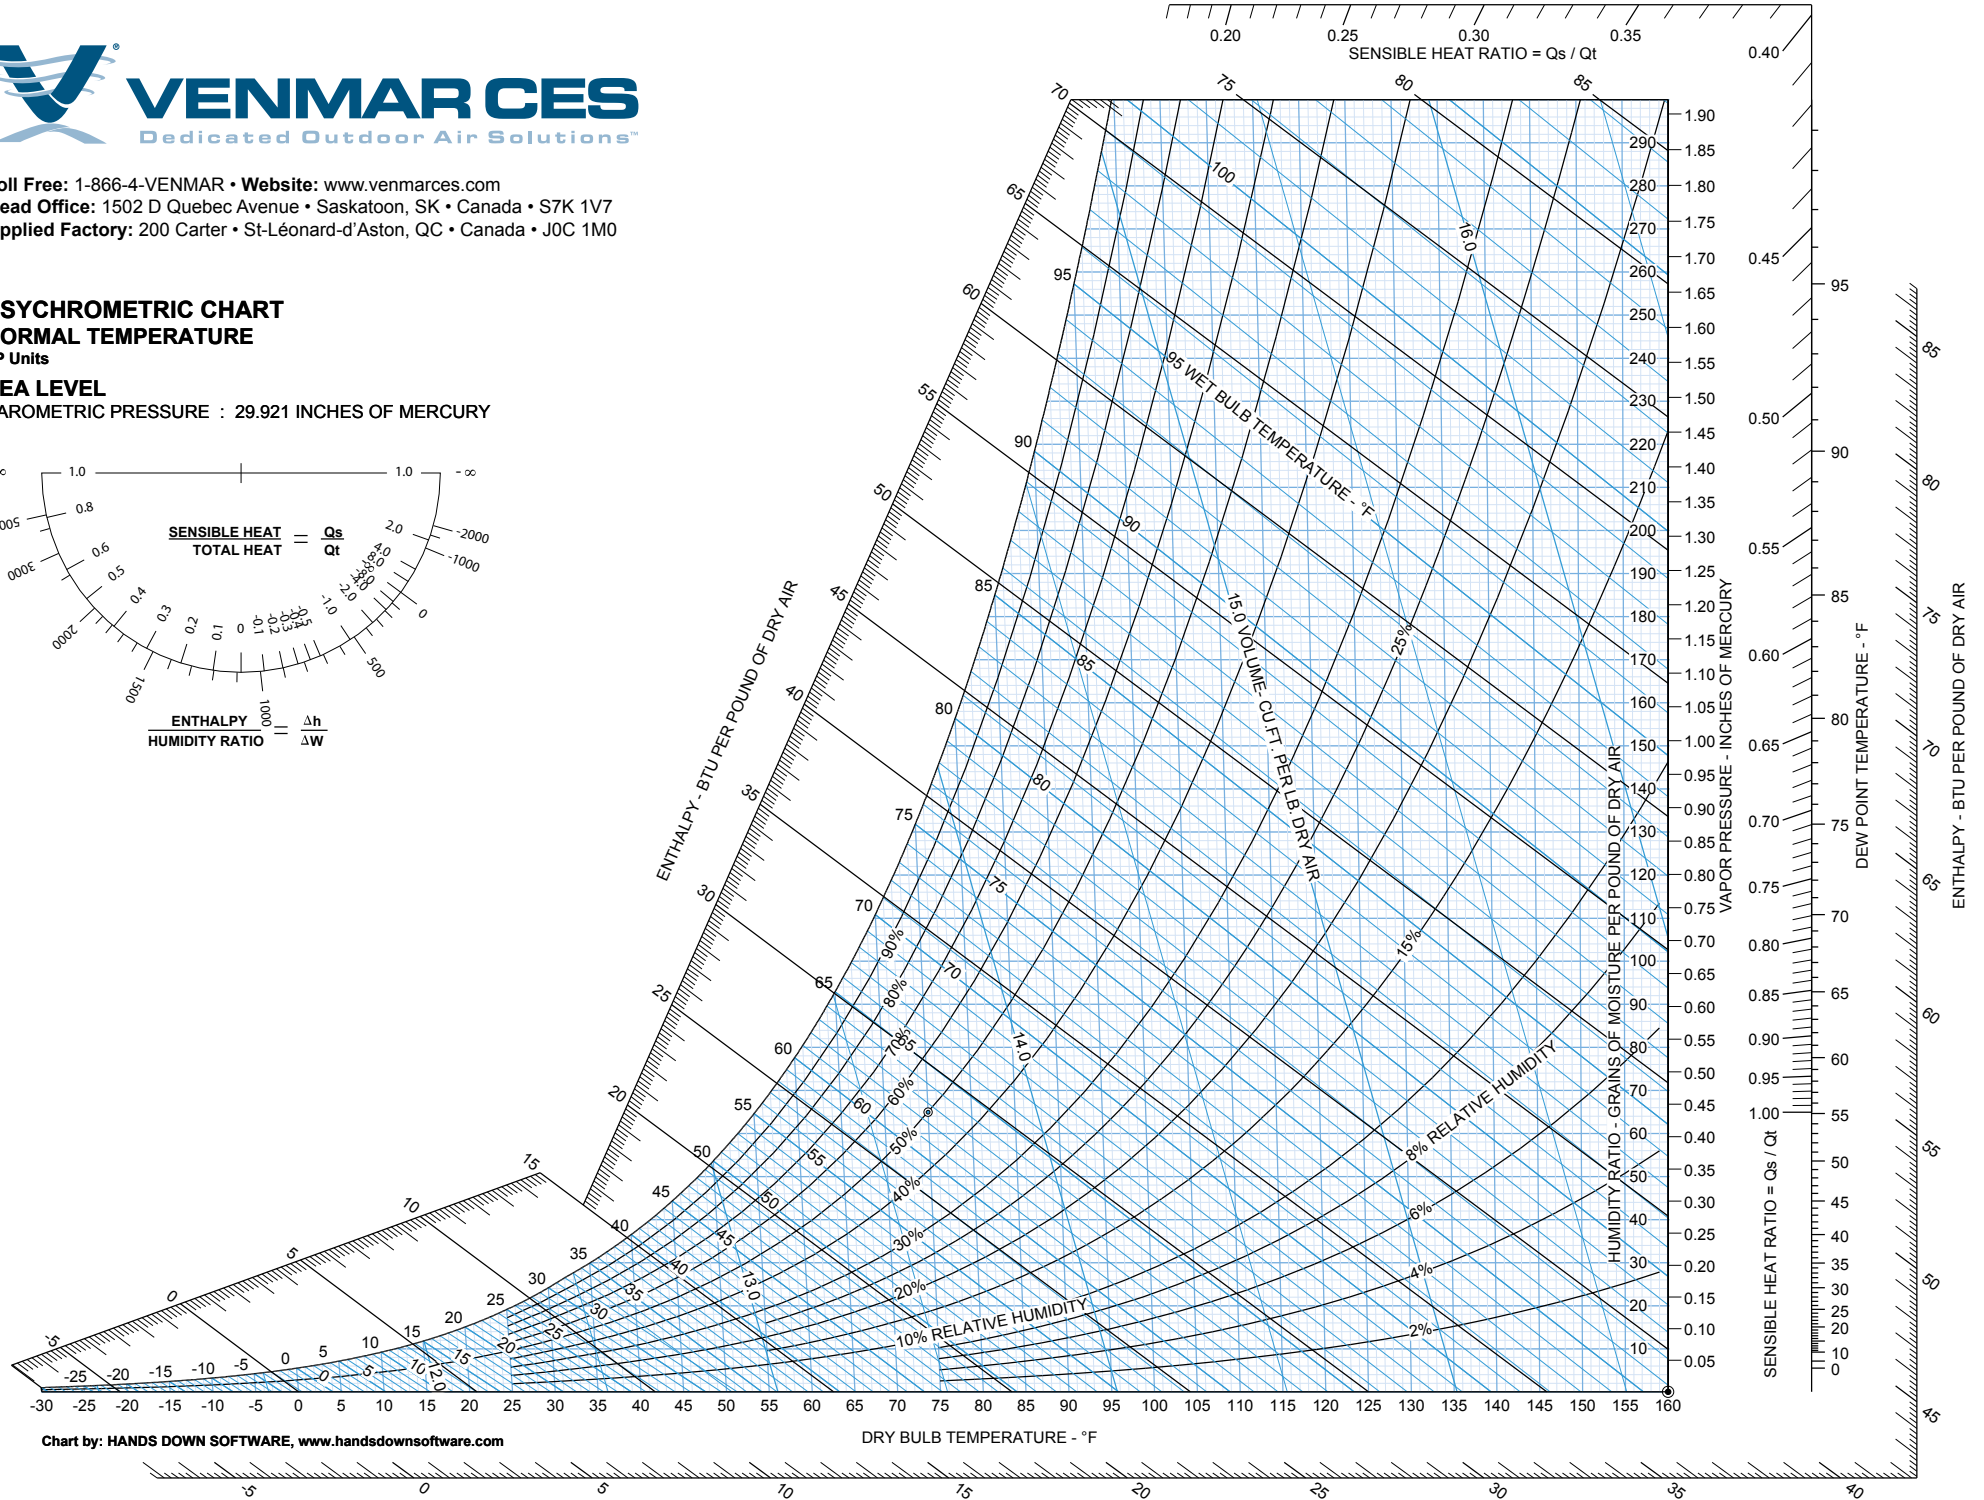

I-P Units

SEA LEVEL

BAROMETRIC PRESSURE : 29.921 INCHES OF MERCURY

Chart by: HANDS DOWN SOFTWARE, www.handsdownsoftware.com