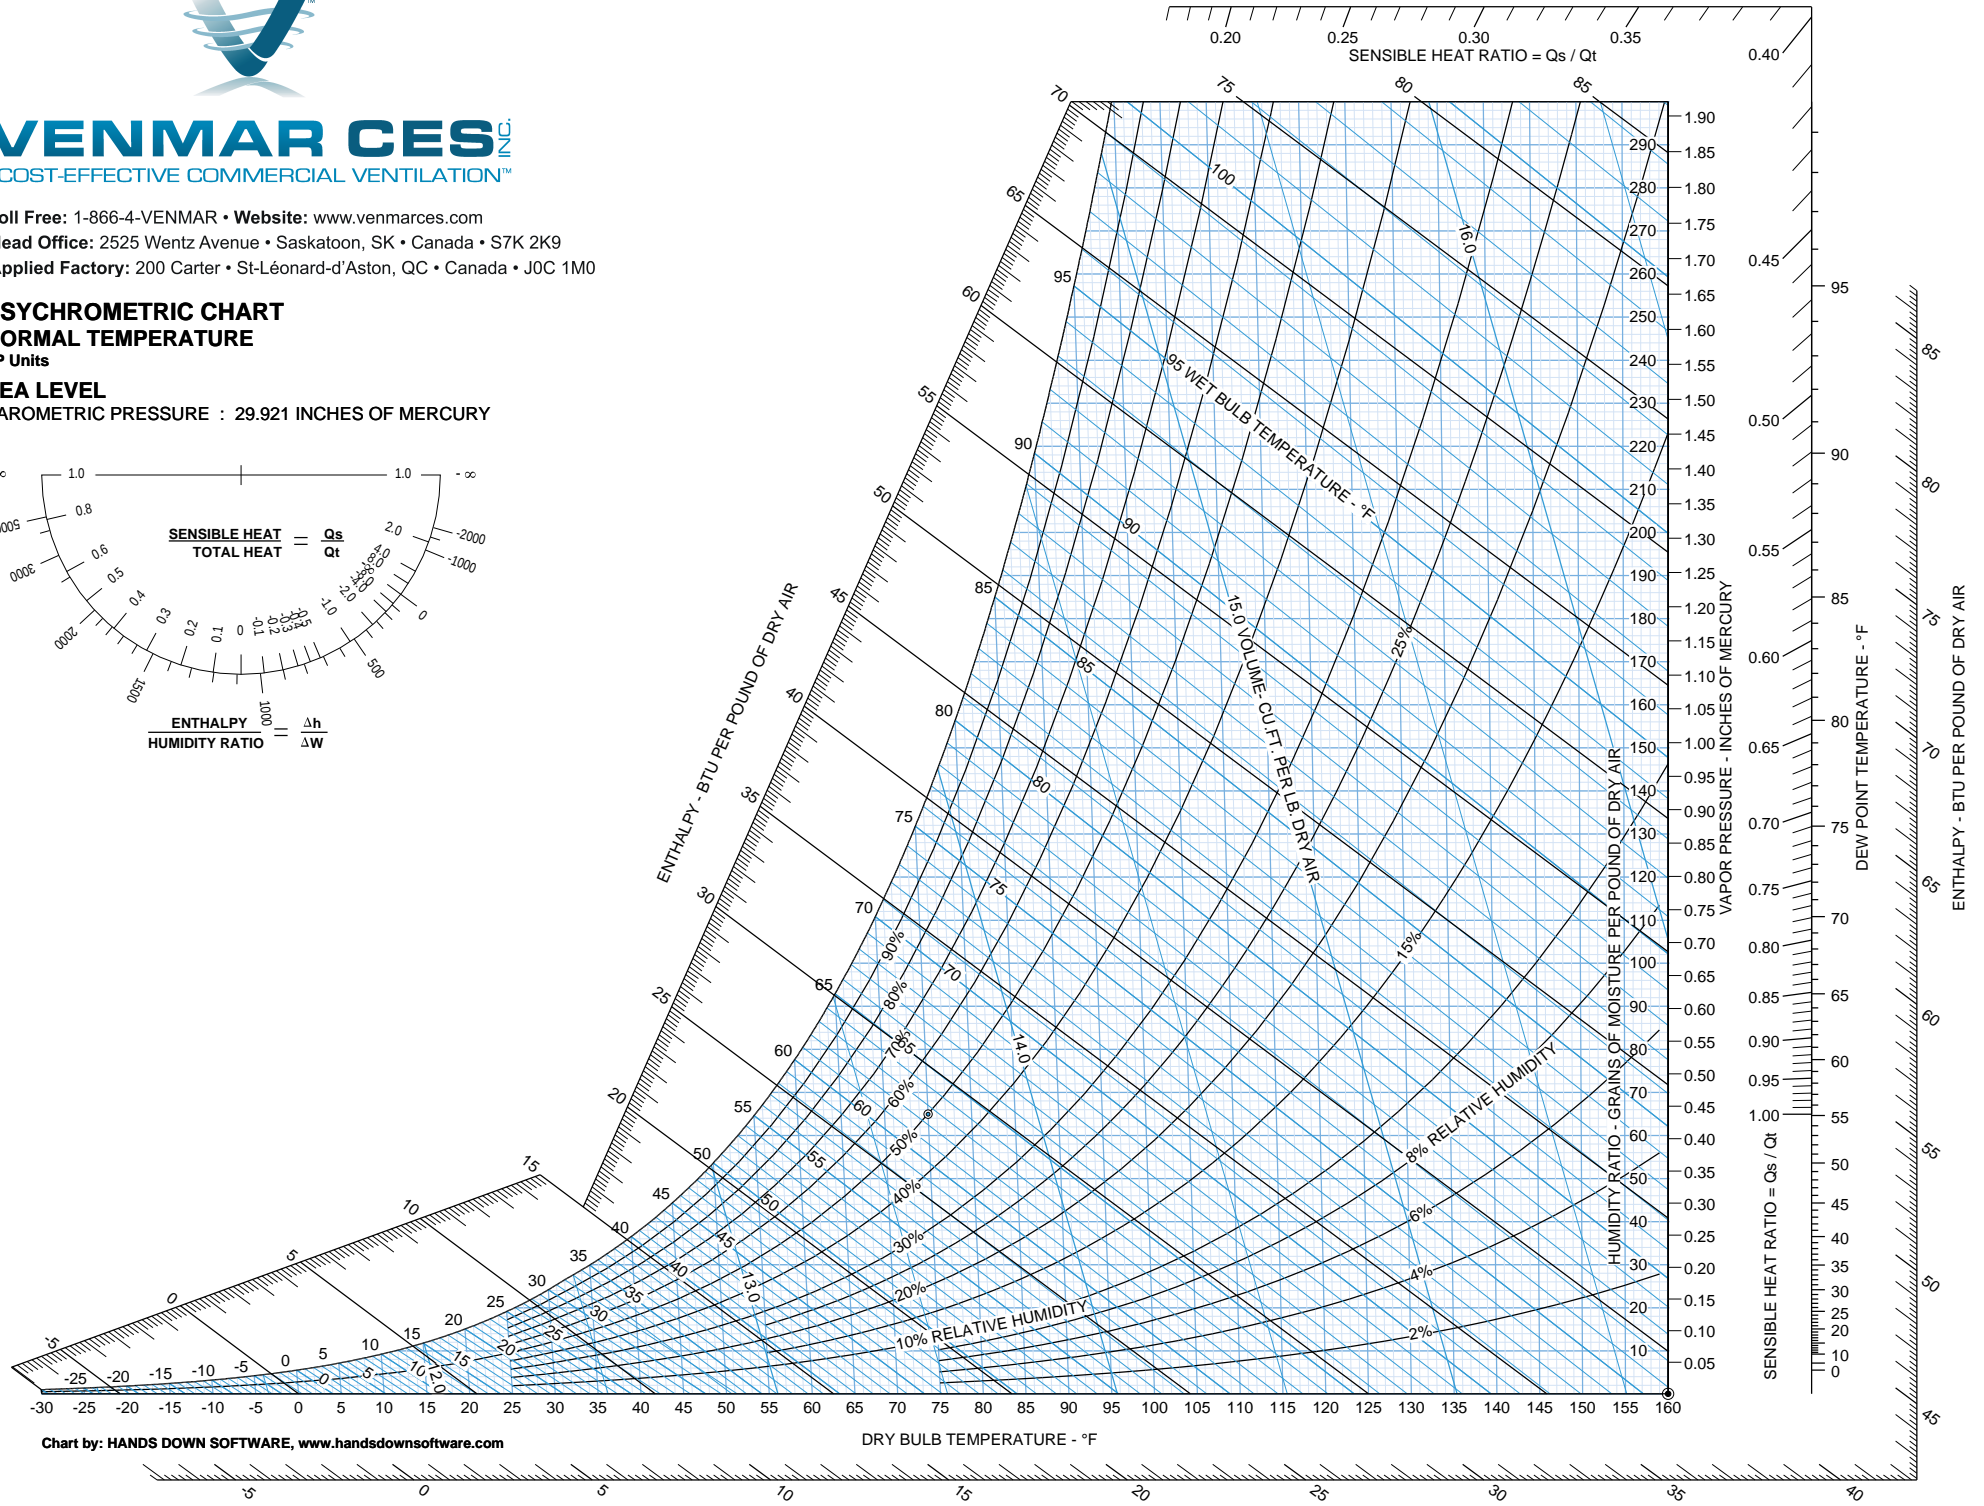

PSYCHROMETRIC CHART NORMAL TEMPERATURE I-P Units

SEA LEVEL
 BAROMETRIC PRESSURE : 29.921 INCHES OF MERCURY

Chart by: HANDS DOWN SOFTWARE, www.handsdownsoftware.com