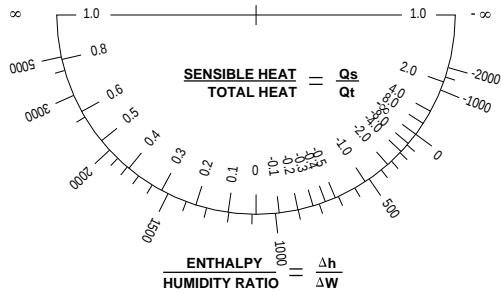

PSYCHROMETRIC CHART NORMAL TEMPERATURE I-P Units

SEA LEVEL
 BAROMETRIC PRESSURE : 29.921 INCHES OF MERCURY

Chart by: HANDS DOWN SOFTWARE, www.handsdownsoftware.com